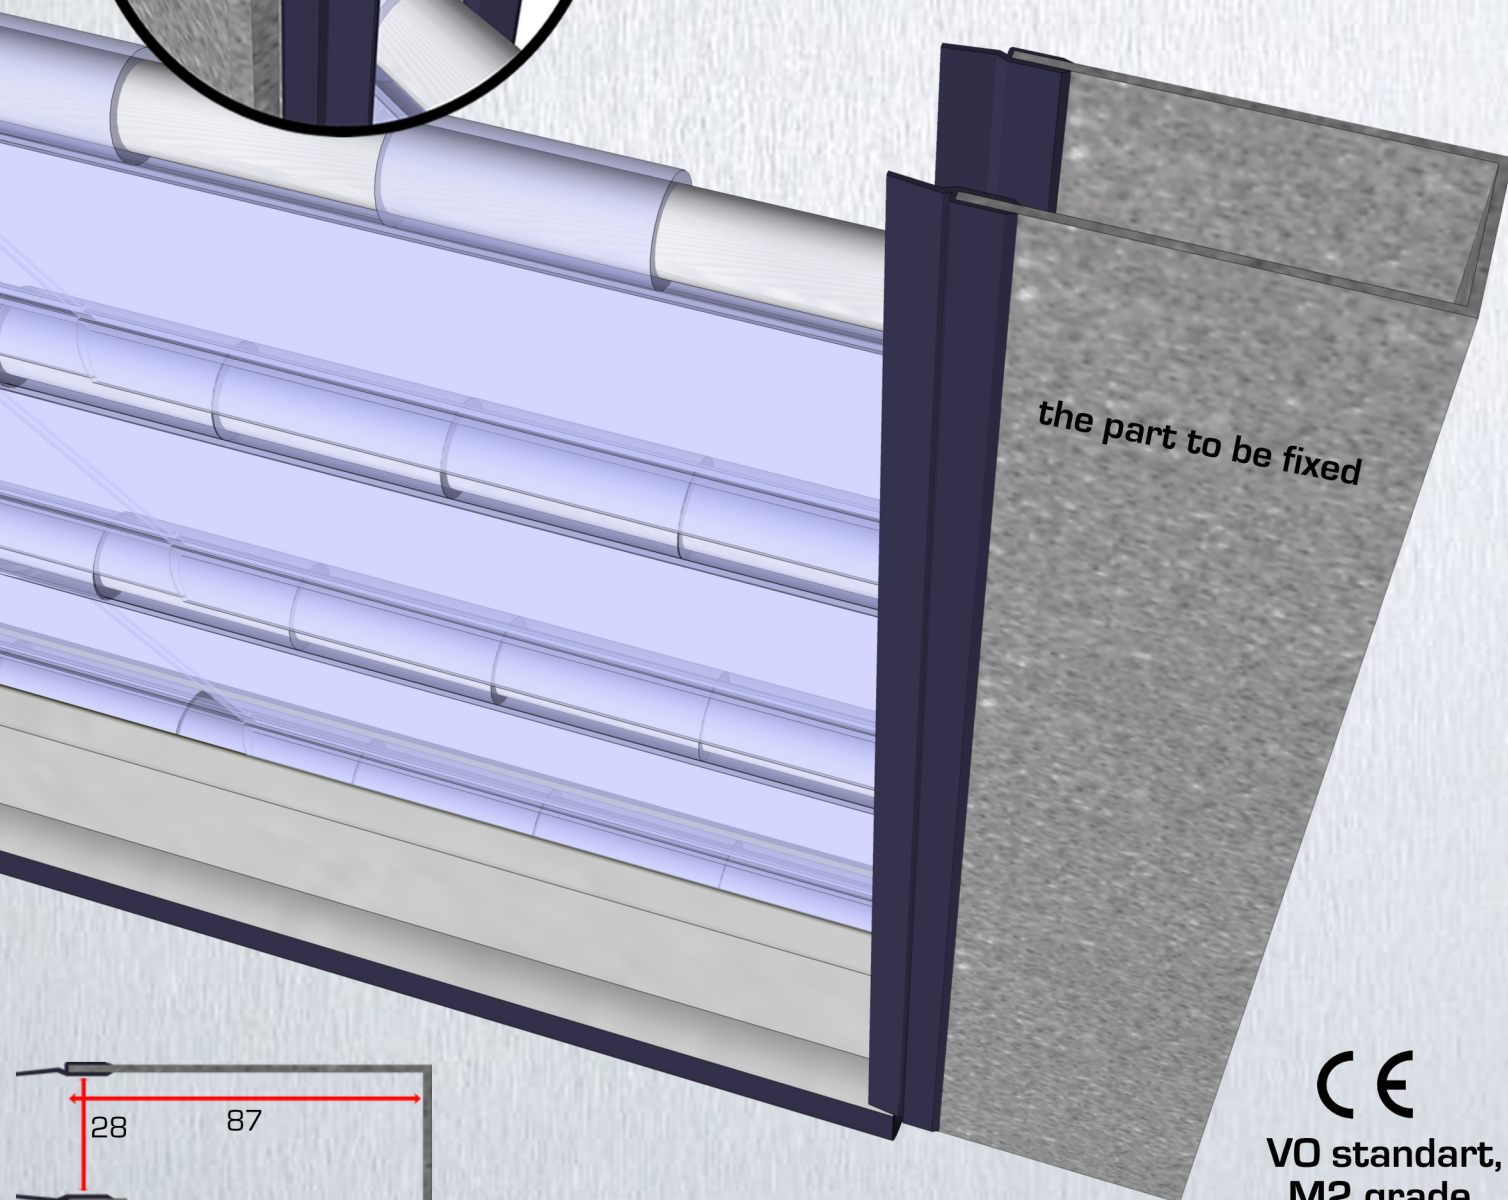

Shutter Assembling

Dimensions mm

Height Shutter	Shutter Box
2500	350
3500	360
4000	380
Weight : 8 kg/m ²	

VO standart,
M2 grade
of non flammability

POSITIVE ACTION SERVICE COMPANY

1220 North Market Street,
suite 606 Wilmington
DE 19801 DELAWARE - U.S.A.
pas@terrific-force.com
Phone-Fax : 1770 234 4094